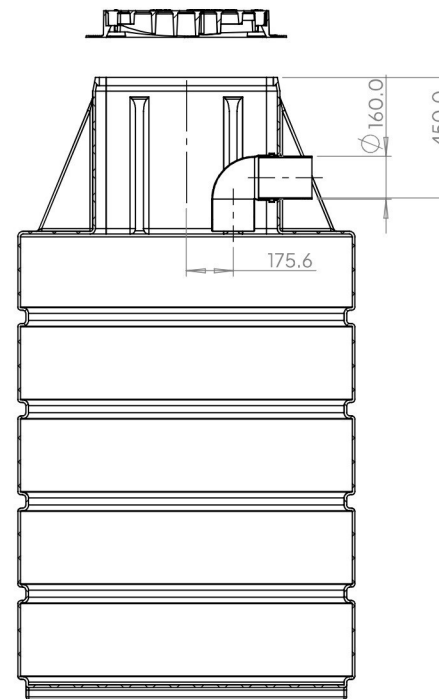

INCLUDED: D400 GRATE & FRAME

SECTION A-A
SCALE 1:20

DO NOT SCALE DRAWING
UNLESS OTHERWISE SPECIFIED:
DIMENSIONS ARE IN MILLIMETERS

BRAND: Silt Guard

SILT GUARD

MORCLEAN

DRAWN BY: APPROVED BY:

DRAWN DATE: 27/05/2026 APPROVED DATE: 27/05/2026

PRODUCT CODE:
SG2000/TE

PRODUCT DESCRIPTION:
TOP ENTRY MODEL

SCALE: 1:20 SHEET NO: SHEET 1 OF 1 SHEET SIZE: A3 REV: A