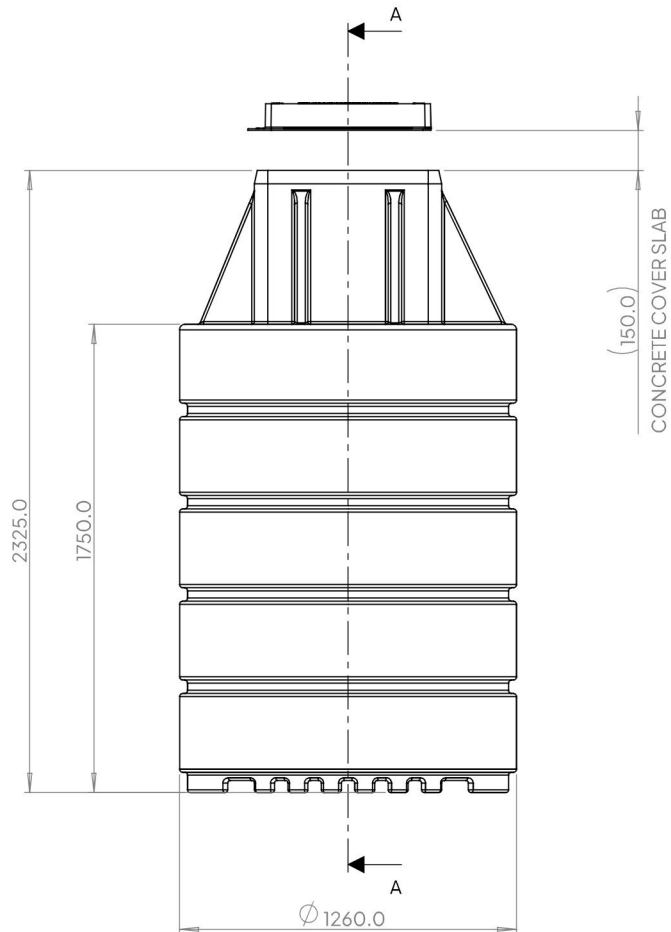

INCLUDED: D400 GRATE & FRAME

SECTION A-A
SCALE 1:20

DO NOT SCALE DRAWING
UNLESS OTHERWISE SPECIFIED:
DIMENSIONS ARE IN MILLIMETERS

BRAND: Silt Guard

SILT GUARD

MORCLEAN

DRAWN BY: APPROVED BY:

DRAWN DATE: 27/05/2026 APPROVED DATE: 27/05/2026

PRODUCT CODE:
SG2000/TE

PRODUCT DESCRIPTION:
TOP ENTRY MODEL

SCALE: 1:20 SHEET NO: SHEET 1 OF 1 SHEET SIZE: A3 REV: A