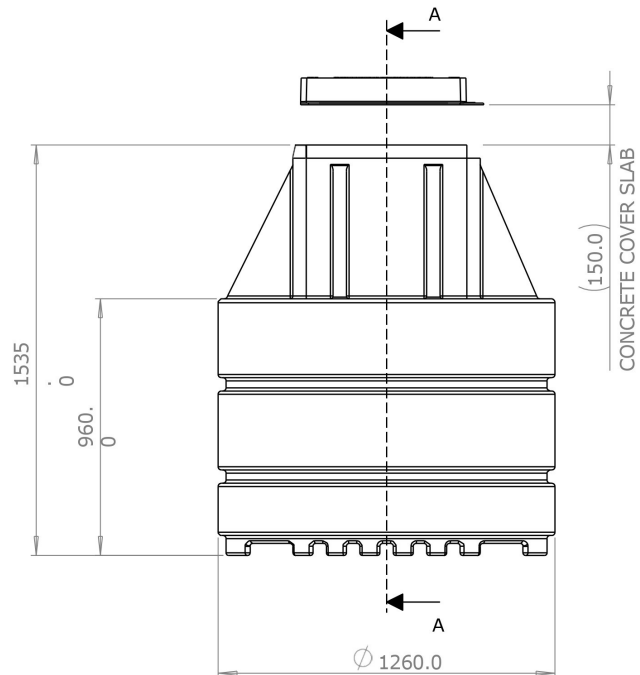

INCLUDED: D400 GRATE h FRAME

SECTION A-A  
SCALE 1:20

DO NOT SCALE DRAWING  
UNLESS OTHERWISE SPECIFIED:  
DIMENSIONS ARE IN MILLIMETERS  
BRAND: SILT GUARD

## SILT GUARD

**MORCLEAN**

DRAWN BY: APPROVED BY:

DRAWN DATE: 27/05/2026 APPROVED DATE: 27/05/2026

PRODUCT CODE:  
SG1200/TE

PRODUCT DESCRIPTION:

**TOP ENTRY MODEL**

SCALE: 1:15 SHEET NO: SHEET 1 OF 1 SHEET SIZE: A3 REV: A