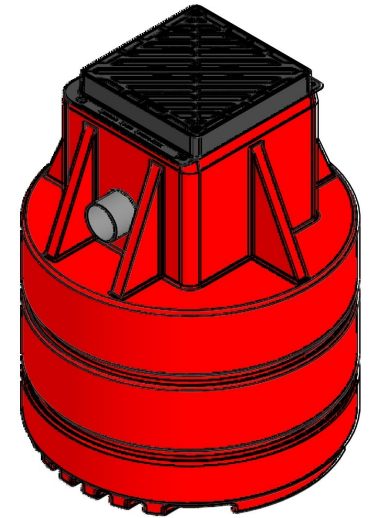

INCLUDED: D400 GRATE h FRAME

SECTION A-A  
SCALE 1:20

DO NOT SCALE DRAWING  
UNLESS OTHERWISE SPECIFIED:  
DIMENSIONS ARE IN MILLIMETERS  
BRAND: SILT GUARD

## SILT GUARD

**MORCLEAN**

DRAWN BY: APPROVED BY:

DRAWN DATE: 27/05/2026 APPROVED DATE: 27/05/2026

PRODUCT CODE:  
SG1200/TE

PRODUCT DESCRIPTION:

**TOP ENTRY MODEL**

SCALE: 1:15 SHEET NO: SHEET 1 OF 1 SHEET SIZE: A3 REV: A