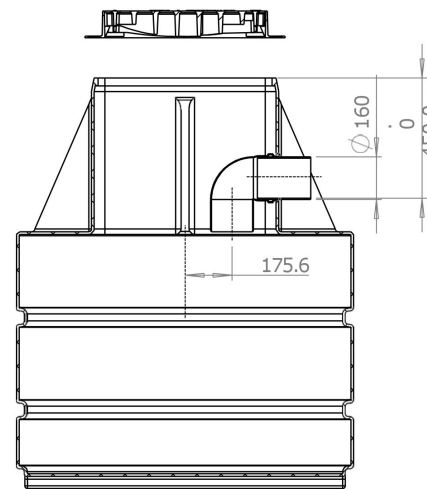

INCLUDED: D400 GRATE h FRAME

SECTION A-A  
SCALE 1:20

DO NOT SCALE DRAWING  
UNLESS OTHERWISE SPECIFIED:  
DIMENSIONS ARE IN MILLIMETERS  
BRAND: SILT GUARD

## SILT GUARD

**MORCLEAN**

DRAWN BY: APPROVED BY:

DRAWN DATE: 27/05/2026 APPROVED DATE: 27/05/2026

PRODUCT CODE:  
SG1200/TE

PRODUCT DESCRIPTION:

**TOP ENTRY MODEL**

SCALE: 1:15 SHEET NO: SHEET 1 OF 1 SHEET SIZE: A3 REV: A